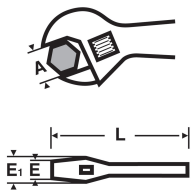

# 0108 : Adjustable Wrench

## Description

Sturdy, wide-opening wrench. Easy to adjust. Made in hardened steel. Ground and chrome finish.

## References

SKU	A max. mm	A hex. nut	L "	L mm	E mm	kg
010823	60	39 mm - 1.1/2"	9	230	17	0,480
010828	70	45 mm - 1.3/4"	11	280	20	0,780
010838	80	52 mm - 2.1/16"	15	375	22	1,580