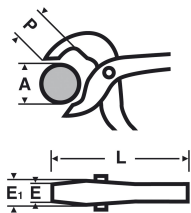

0112 : Insulated Slip-Joint Pliers - Straight Jaws

Description

Grooved ratchet system prevents slippage for effective tightening. Plastic handle grips. Chrome-vanadium steel body. Straight jaws: very large capacity.

References

Sku	A mm	L mm	P mm	E mm	kg
011240	100	400	75	14	1,065